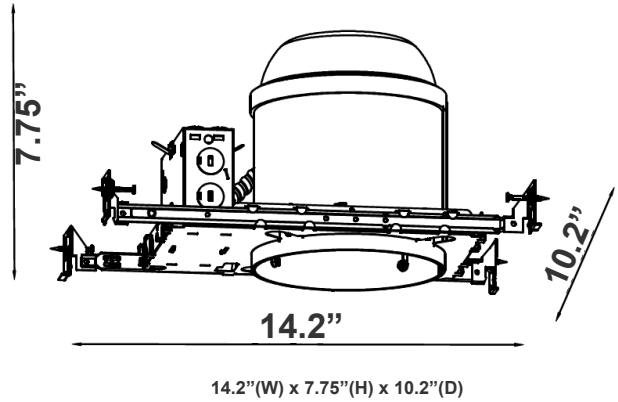

Other Models:

HL6-ICAT

MODEL NO.	DESCRIPTION
HL6-ICAT	6In Led (TP24) Recessed Housing ICAT UL

HL6RS-ICAT