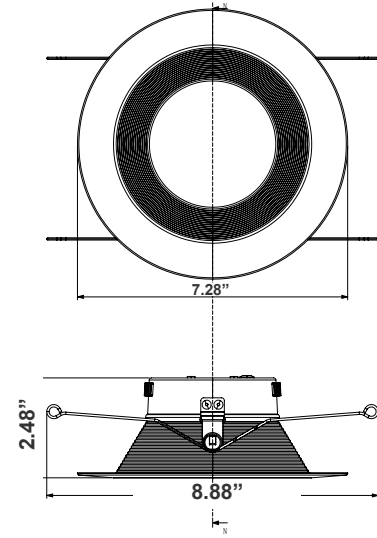

RDMF6

2.48"(H) x 8.88"(W) x 7.28"(D)

MODEL NO.	Wattage	Voltage	Lumens	Color Temp.
RDMF6-MCT5	14W	120V	1050LM	2700K/ 3000K/ 3500K/ 4000K/ 5000K
RDMF6-MCT5-ORB	14W	120V	1050LM	2700K/ 3000K/ 3500K/ 4000K/ 5000K
RDMF6-MCT5-BK	14W	120V	1050LM	2700K/ 3000K/ 3500K/ 4000K/ 5000K