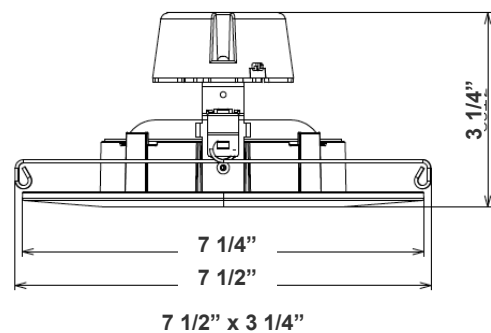

RDL6-ADJ

MODEL NO.	Wattage	Voltage	Lumens	Color Temp.
RDL6-ADJ-MCT5	11W	120V	990LM	2700K/ 3000K/ 3500K/ 4000K/ 5000K