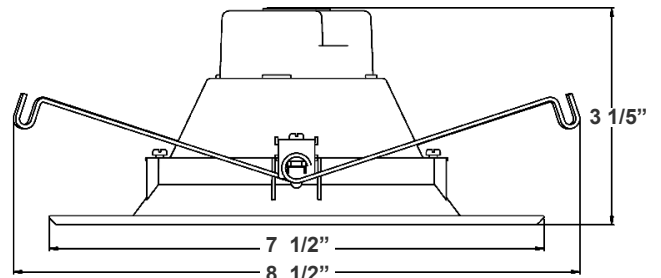

TC-RDPS6

8 1/2" x 3 1/5"

MODEL NO.	Wattage	Voltage	Lumens	Color Temp.
TC-RDPS6-13W-RGBW-WIFI	13W	120V	850LM	RGBW