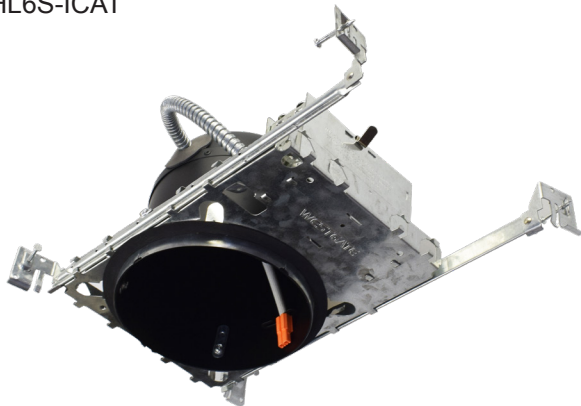

Features

- Single-wall painted steel housing with gasket for IC-rated airtight installation in insulated ceilings
- Airtight to prevent heated airflow diffusion
- IC-rated; can be directly installed on ceiling insulation lagging
- Listed for through-branch circuit wiring
- Contains nine 8-3/5" knockouts and four Romex pry-outs with strain relief
- Ground wire provided in J-box
- Three quick connectors provided on J-Box

Technical Specifications

Remodel Clips:

- Four remodel clips secure the housing and accommodate 1/2" and 5/8" ceiling materials.

Mechanical:

- Single-wall painted steel housing with gasket for IC-rated airtight installation in insulated ceilings
- Airtight to prevent heated airflow diffusion
- IC-rated; can be directly installed on ceiling insulation
- 7-Year Warranty

TC-RDPS6

8 1/2" x 3 1/5"

MODEL NO.	Wattage	Voltage	Lumens	Color Temp.
TC-RDPS6-13W-RGBW-WIFI	13W	120V	850LM	RGBW

Other Models:

HL6-ICAT

MODEL NO.	DESCRIPTION
HL6-ICAT	6In Led (TP24) Recessed Housing ICAT UL

HL6RS-ICAT

MODEL NO.	DESCRIPTION
HL6RS-ICAT	6In Led (TP24) Shallow Remodel Recessed Housing ICAT UL

HL6S-ICAT

MODEL NO.	DESCRIPTION
HL6S-ICAT	6In Led (TP24) Shallow Recessed Housing ICAT UL