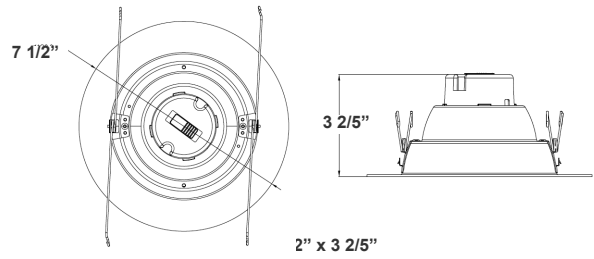

RDL6-WP

MODEL NO.	Wattage	Voltage	Lumens	Color Temp.
RDL6-MCT5-WP	14W	120V	1140LM	2700K/ 3000K/ 3500K/ 4000K/ 5000K