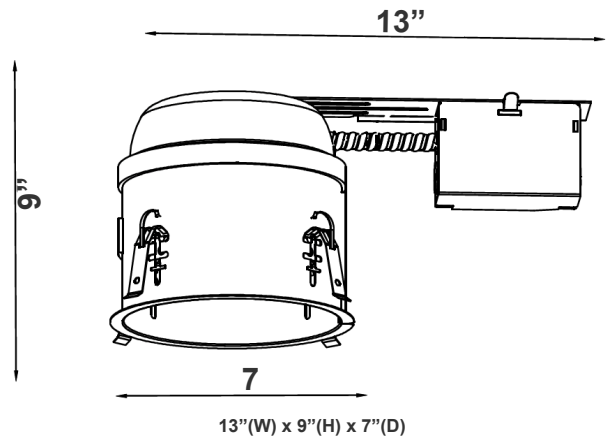

MODEL NO.	DESCRIPTION
HL6RS-ICAT	6In Led (TP24) Shallow Remodel Recessed Housing ICAT UL

HL6S-ICAT