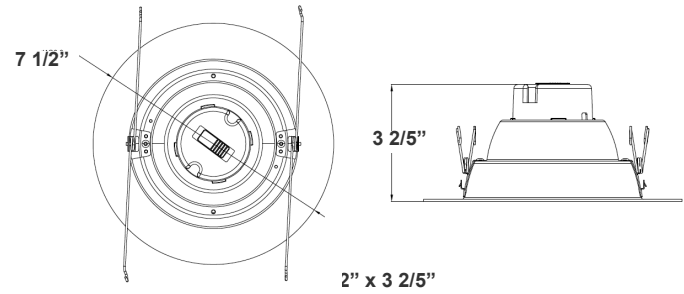

RDL6-ST

MODEL NO.	Wattage	Voltage	Lumens	Color Temp.
RDL6-ST-MCT5	15W	120V	1140LM	2700K/ 3000K/ 3500K/ 4000K/ 5000K
RDL6-ST-MCT5-ORB	15W	120V	1140LM	2700K/ 3000K/ 3500K/ 4000K/ 5000K
RDL6-ST-MCT5-BK	15W	120V	1140LM	2700K/ 3000K/ 3500K/ 4000K/ 5000K