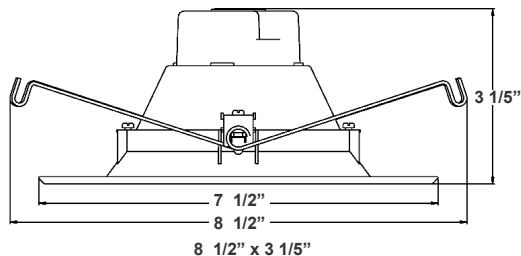

Westgate Compatible Recessed Trims:

RDP6

MODEL NO.	Wattage	Voltage	Lumens	Color Temp.
RDPF6-MCT5	10W	120V	1040LM	2700K/ 3000K/ 3500K/ 4000K/ 5000K
RDPS6-MCT5	10W	120V	1040LM	2700K/ 3000K/ 3500K/ 4000K/ 5000K

RDP6