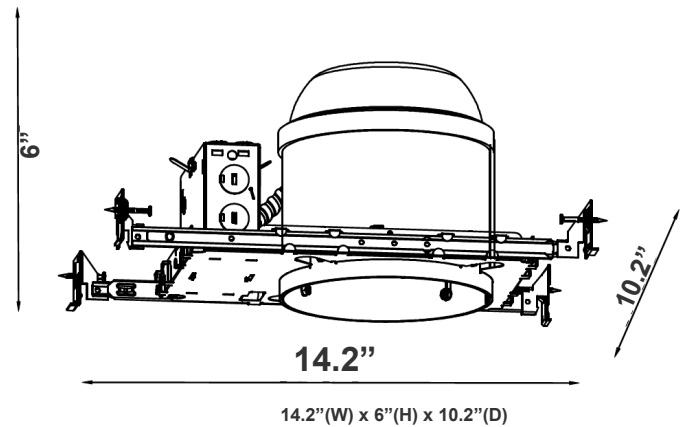

MODEL NO.	DESCRIPTION
HL6S-ICAT	6In Led (TP24) Shallow Recessed Housing ICAT UL