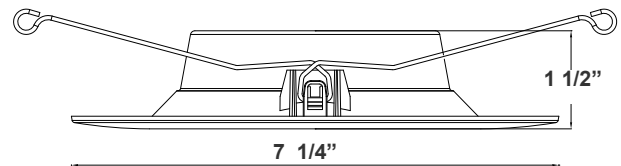

Westgate Compatible Recessed Trims:

RDD6

1 1/2"(H) x 7 1/4"(W)

MODEL NO.	Wattage	Voltage	Lumens	Color Temp.
RDDF6-MCT5	10W	120V	1000LM	2700K/ 3000K/ 3500K/ 4000K/ 5000K
RDDS6-MCT5	10W	120V	1000LM	2700K/ 3000K/ 3500K/ 4000K/ 5000K