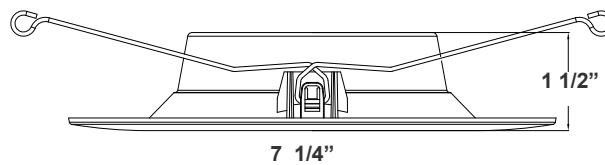

MODEL NO.	Wattage	Voltage	Lumens	Color Temp.
RDPF6-MCTP	10W/13W/17W	120V	1360LM	2700K/ 3000K/ 3500K/ 4000K/ 5000K
RDPS6-MCTP	10W/13W/17W	120V	1360LM	2700K/ 3000K/ 3500K/ 4000K/ 5000K