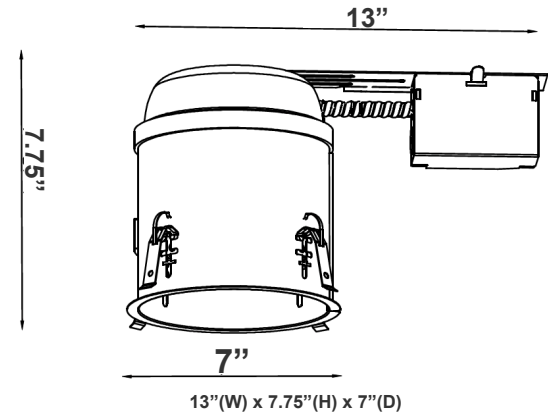

LED Recessed Housings are efficient, IC-rated fixtures designed for seamless ceiling integration. Ideal for both new construction and remodels, they offer dimming capabilities, airtight options, and excellent thermal management, making them perfect for energy-saving applications across residential and commercial spaces.

Features

- Single-wall painted steel housing with gasket for IC-rated airtight installation in insulated ceilings
- Airtight to prevent heated airflow diffusion
- IC-rated; can be directly installed on ceiling insulation lagging
- Listed for through-branch circuit wiring
- Contains nine 8-3/5" knockouts and four Romex pry-outs with strain relief
- Ground wire provided in J-box
- Three quick connectors provided on J-Box

Technical Specifications

Remodel Clips:

- Four remodel clips secure the housing and accommodate 1/2" and 5/8" ceiling materials.

Mechanical:

- Single-wall painted steel housing with gasket for IC-rated airtight installation in insulated ceilings
- Airtight to prevent heated airflow diffusion
- IC-rated; can be directly installed on ceiling insulation
- 7-Year Warranty

Junction Box:

- Listed for through-branch circuit wiring
- Contains nine 8-3/5" knockouts and four Romex pry-outs with strain relief
- Ground wire provided in J-box
- Three quick connectors provided on J-Box

Listings:

- UL listed for damp location.
- UL listed for Air Tight construction

Applications:

- Offer efficient, low-profile lighting for commercial, retail, and residential spaces, supporting both new construction and remodels with IC-rated, airtight options for optimal energy performance and code compliance