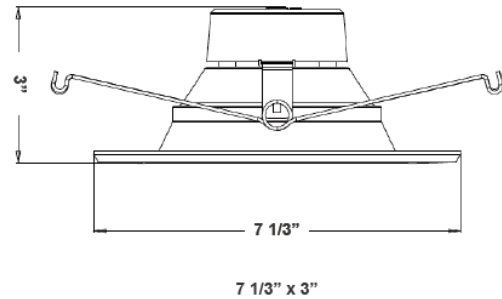

RDL6-BF

MODEL NO.	Wattage	Voltage	Lumens	Color Temp.
RDL6-BF-MCT5	15W	120V	1140LM	2700K/ 3000K/ 3500K/ 4000K/ 5000K
RDL6-BF-MCT5-ORB	15W	120V	1140LM	2700K/ 3000K/ 3500K/ 4000K/ 5000K
RDL6-BF-MCT5-BK	15W	120V	1140LM	2700K/ 3000K/ 3500K/ 4000K/ 5000K